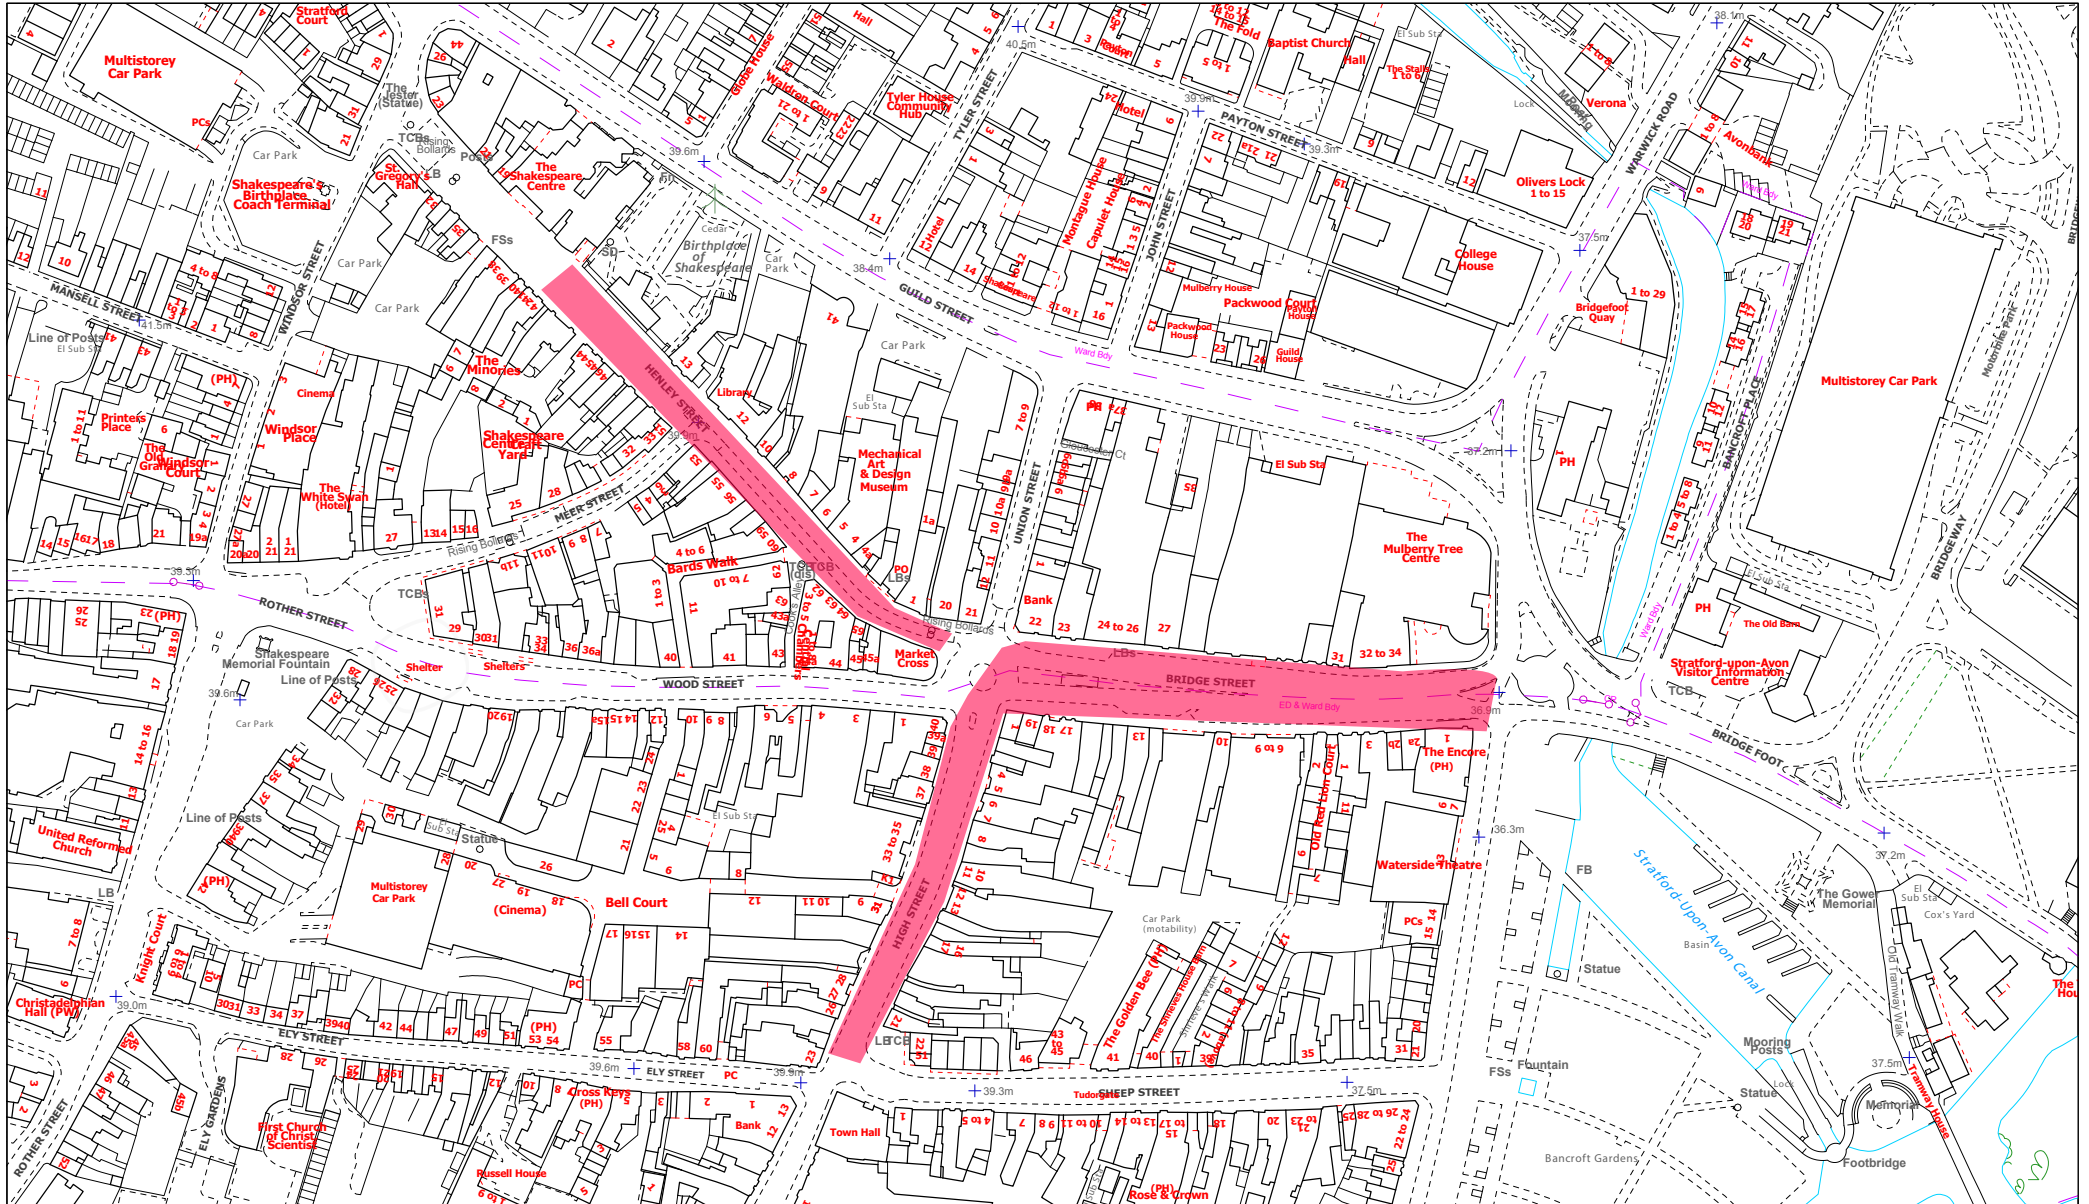

Stratford Upon Avon Town Centre -

Scale 1:2500

Street Trading Special Events Application
Cotswold Markets Ltd.
08/07/2021